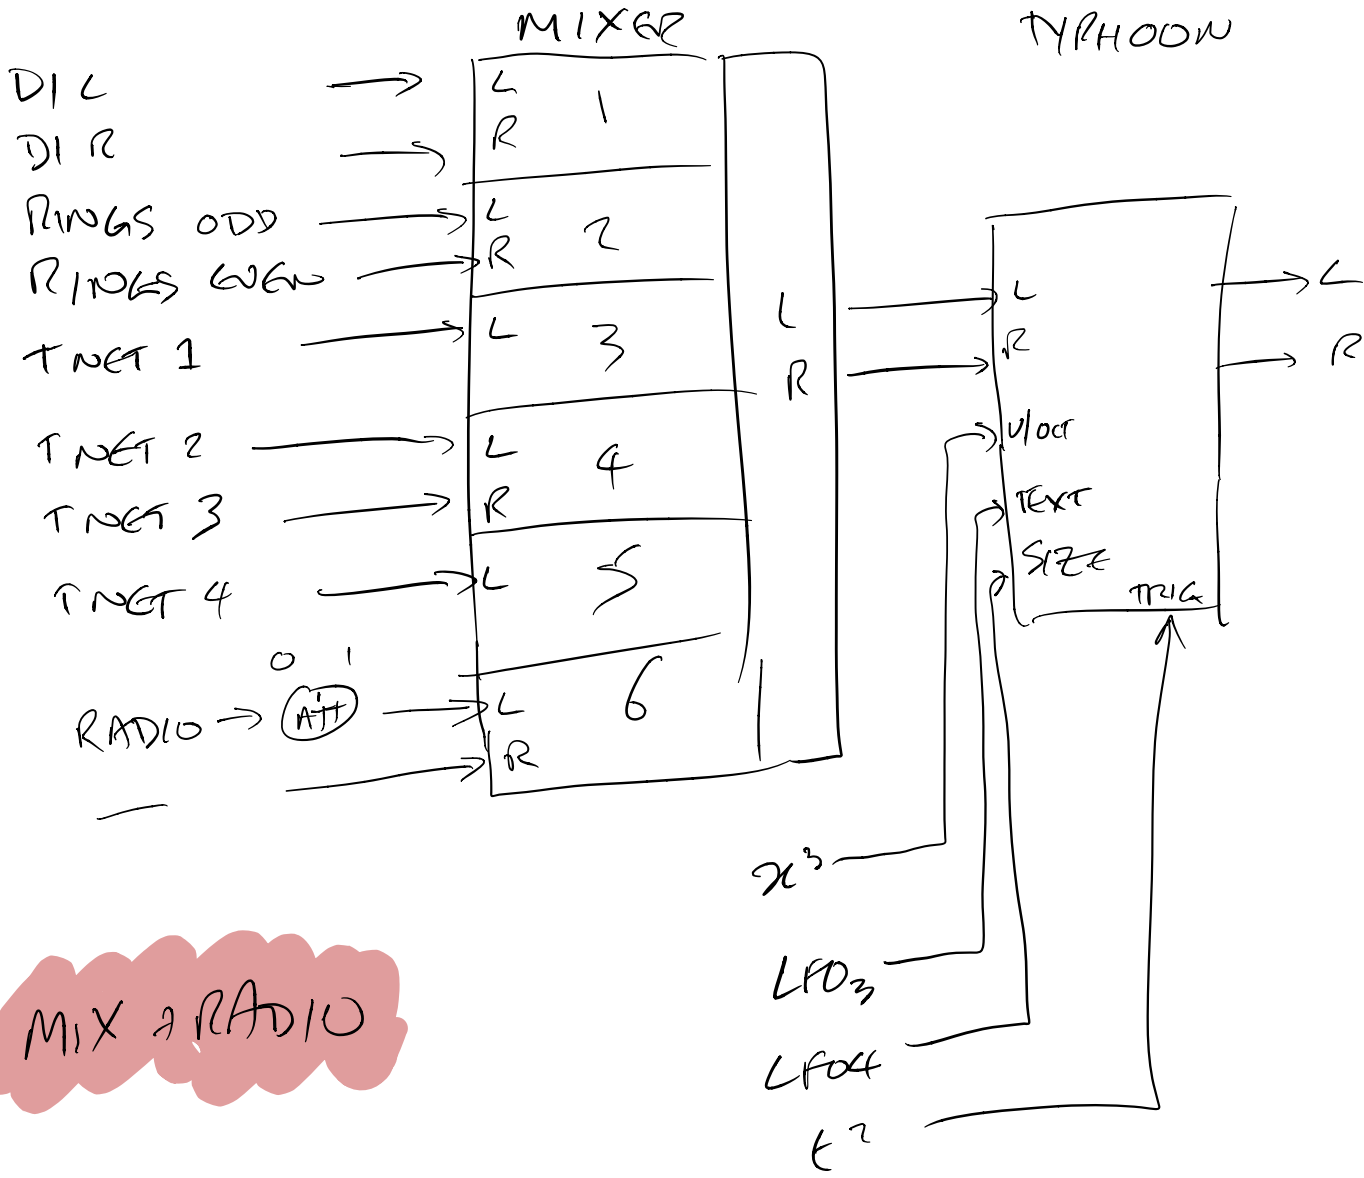

Drones

MIX A RADIO

PARAMETERS!

PERIODIC BASS

CHARIA